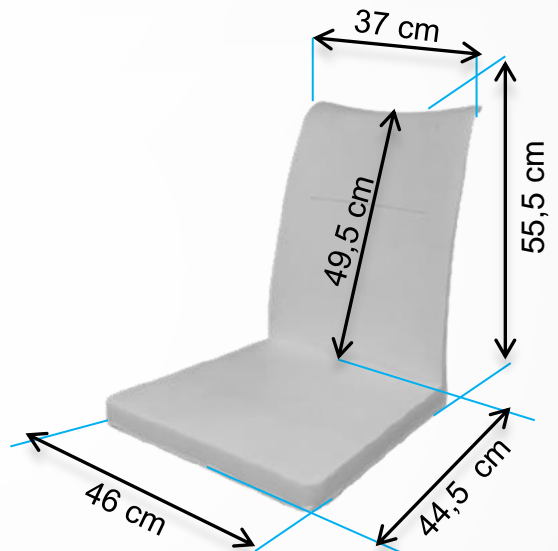

Genova
Kubban Chair

Wooden Legs **are**
not available.