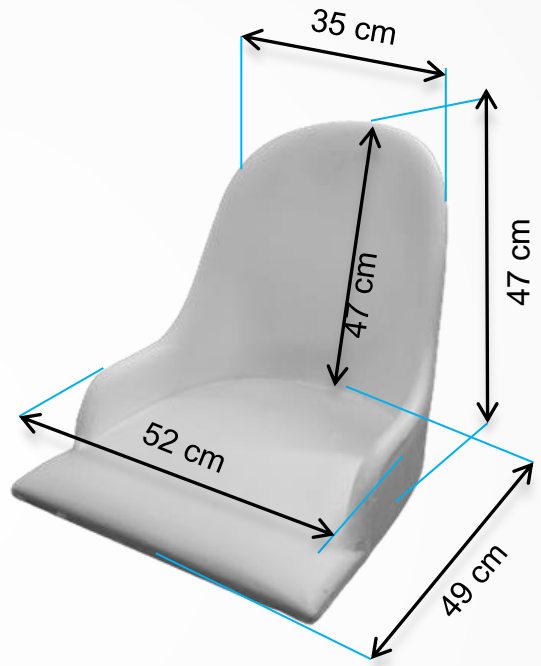

Barcelona

Barcelona
Long Chair