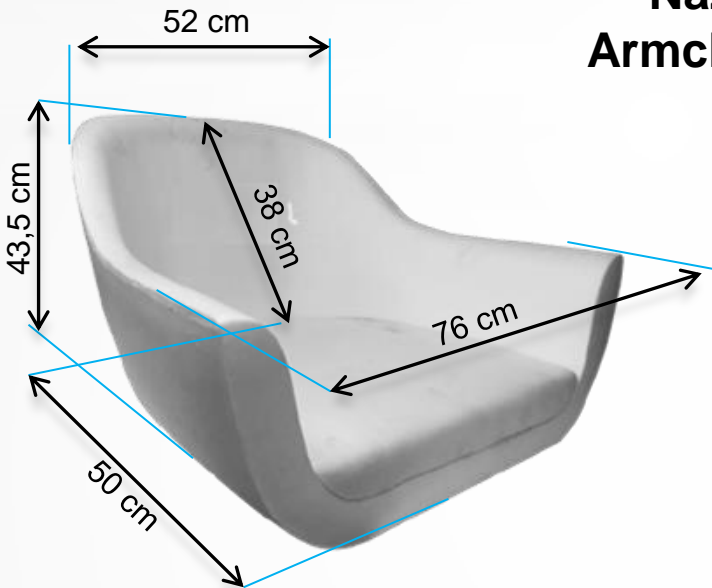

Naz Armchair

Metal Leg

6S//0013-1 Turn