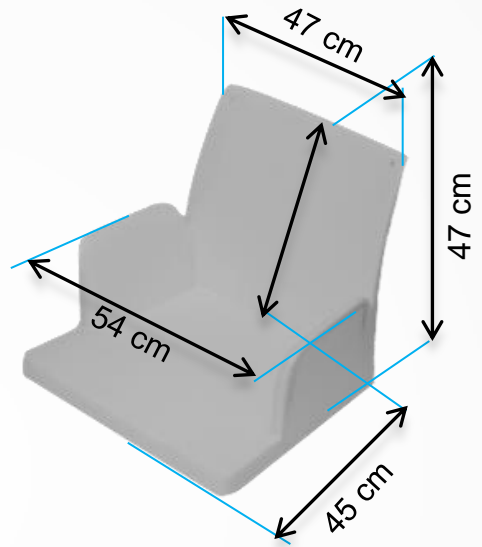

Genova

Genova
Armchair