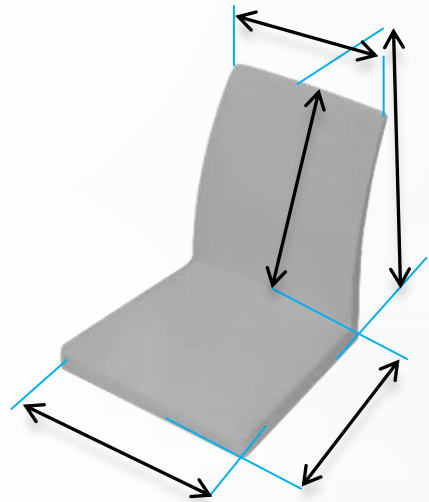

Genova
Height Back chair