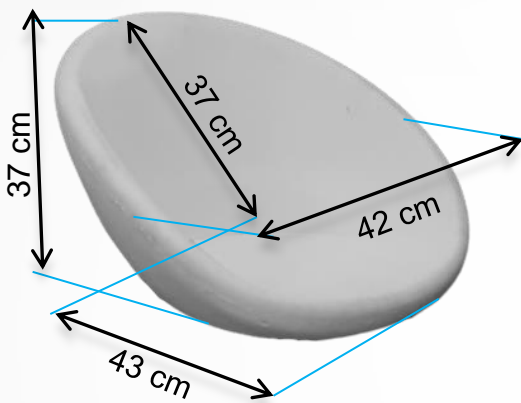

Tek
Armchair