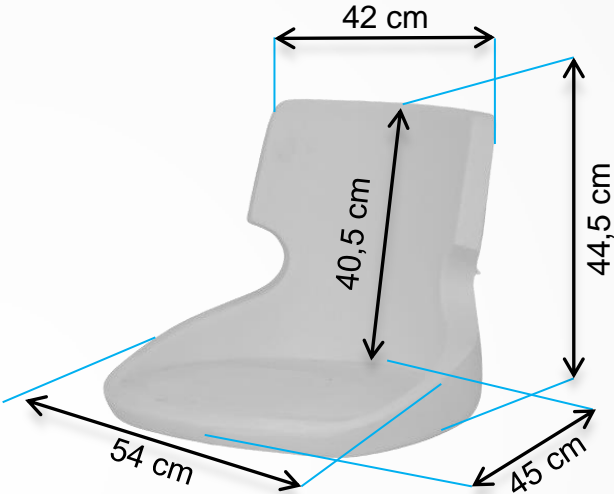

Jolly
Chair