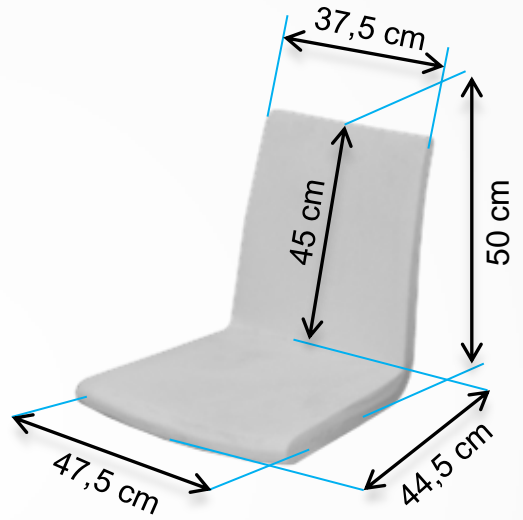

Almera

Almera
Chair