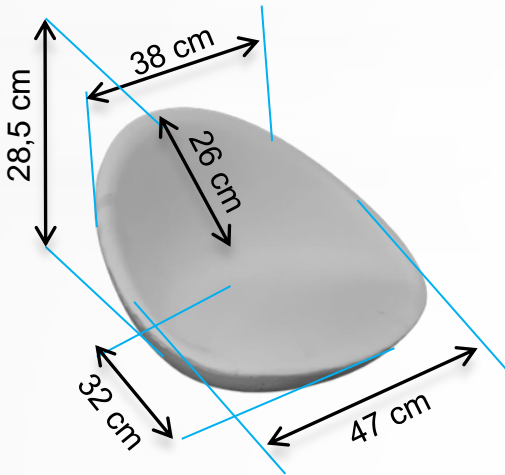

Rana Wing Chair

Wooden Legs are
not available.

Lale Opened
Bar Chair

Lale
Bar Chair

Metal Leg	6S//0156-1
	6S//0157-1

Aria
Bar Chair

Wooden Legs are not
available.

Gloria
Bar Chair