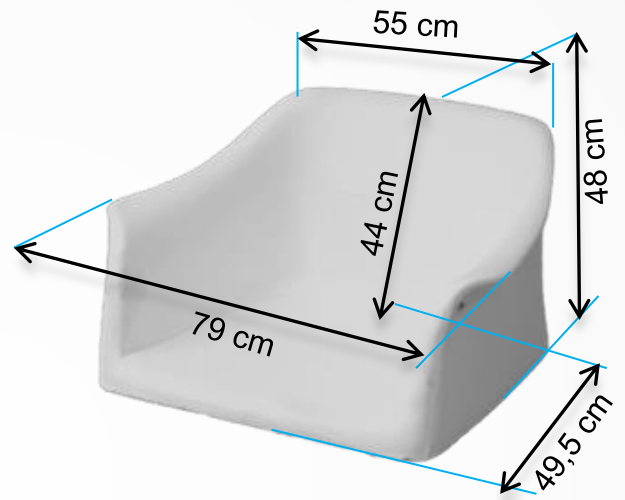

Java

Java Wing Chair