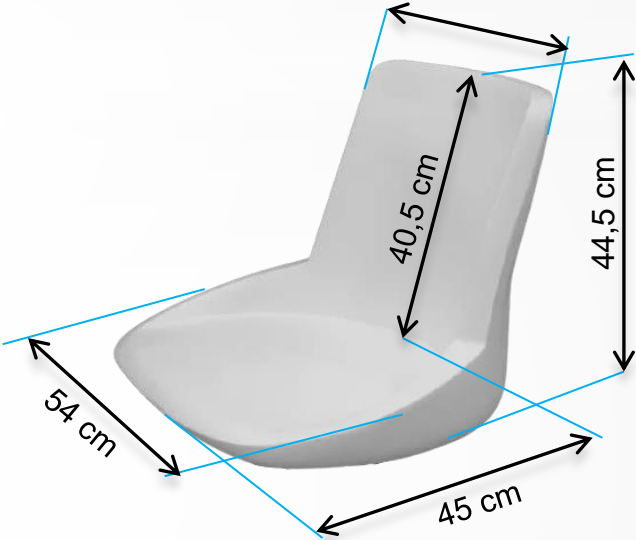

Polly
Chair