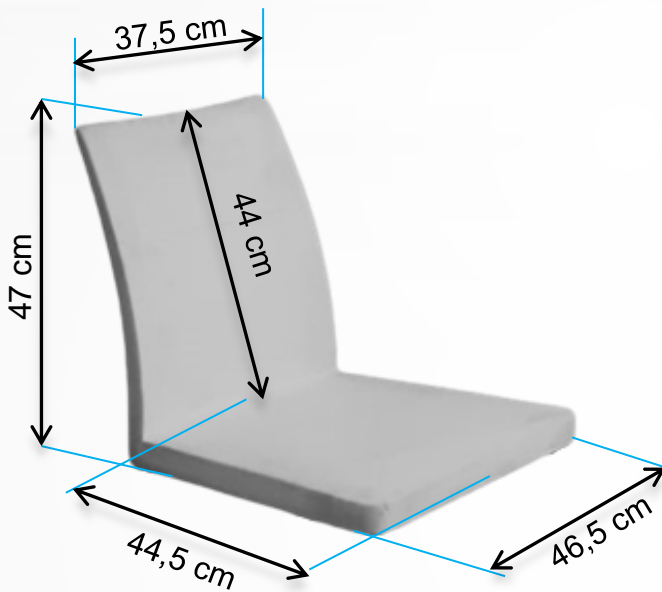

One seat, 3 version back. Seat and back thickness are 3,5 cm.

Metal Leg	6SA//0355-1	Metal Leg	6SA//0356-1	Metal Leg	6SA//0358-1
-----------	-------------	-----------	-------------	-----------	-------------

One seat, 2 version back. Seat and back thickness are 5,5 cm.

Genova Chair

Genova Chair
with Adjustable Legs

Unassambled Legs.
This legs areset with
chair.

Metal Leg	6S//0001-1
-----------	------------

Genova