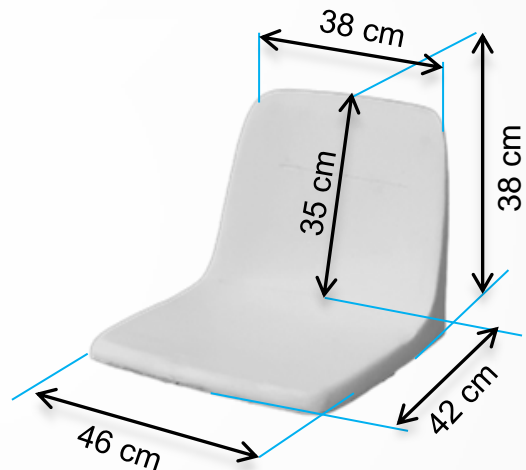

Metal Leg	6S//0006-2 Fixed
	6S//0006-1 Turn
	6S//0006-5 Auto Return

Metal Leg	6S//0011-3 Fixed
	6S//0011-1 Turn
	6S//0011-5 Auto Return

Java

Java Wing Chair

Java Armchair

Java Chair

Wooden legs are not available.