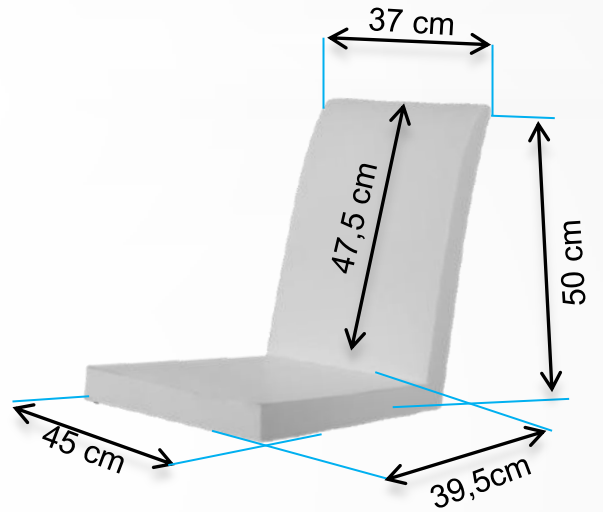

Vitali Chair